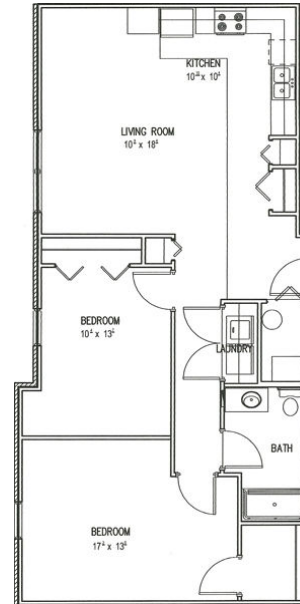

## TWO BEDROOM II

2 BEDROOM

916-933 SQ. FT.

STARTING AT \$333-675

[CHAPELGATESENIOR.COM](http://CHAPELGATESENIOR.COM)

3050 CHAPELGATE WAY  
WEST LAFAYETTE, IN 47906

OFFICE HOURS - 9AM TO 5PM

PLEASE NOTE THAT RENTAL RATES, AVAILABILITY, DEPOSITS AND SPECIALS ARE SUBJECT TO CHANGE WITHOUT NOTICE AND ARE BASED ON AVAILABILITY. LEASE TERMS VARY AND MINIMUM LEASE TERMS AND OCCUPANCY GUIDELINES MAY APPLY. CONTACT LEASING OFFICE FOR DETAILS.